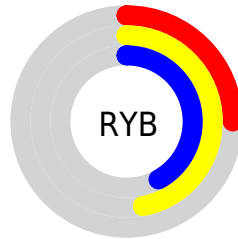

- Red (25%)
- Yellow (47%)
- Blue (42%)