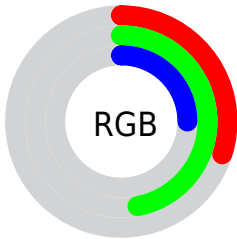

Distribution

- Red (30%)
- Green (47%)
- Blue (25%)