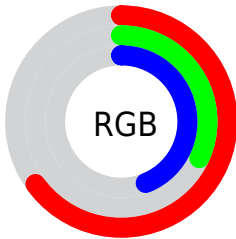

Distribution

- Red (65%)
- Green (32%)
- Blue (44%)