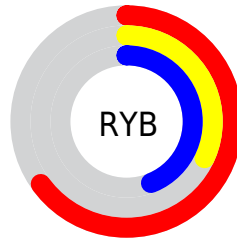

- Red (65%)
- Yellow (32%)
- Blue (44%)