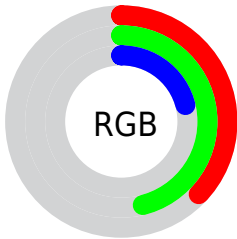

Distribution

- Red (37%)
- Green (46%)
- Blue (21%)