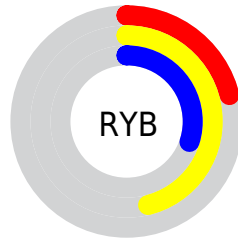

- Red (21%)
- Yellow (46%)
- Blue (30%)