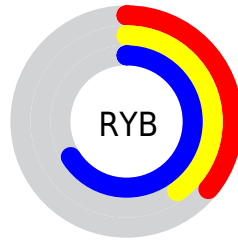

- Red (36%)
- Yellow (40%)
- Blue (66%)