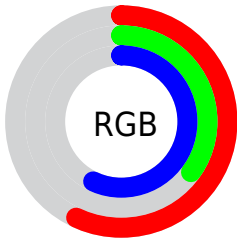

Distribution

Red (57%)

Green (35%)

Blue (57%)