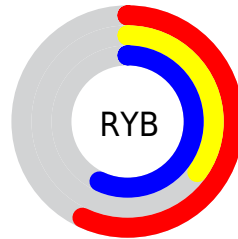

## Conversions Part 2

<b>Format</b>	<b>Color</b>
<a href="#">RYB</a>	<a href="#">145, 89, 145</a>
Decimal	<a href="#">9525649</a>
CIELab	<a href="#">46.00, 32.28, -21.40</a>
CIElCh	<a href="#">46, 38.730, 326.452</a>
Yxy	<a href="#">15.2687, 0.3170, 0.2369</a>
Android (android.graphics.Color)	<a href="#">4287715729 (0xFF915991)</a>
YUV	<a href="#">112.1280, 16.2059, 28.8287</a>
Hunter-Lab	<a href="#">39.0751, 24.9532, -16.2620</a>

A 20% lighter version of the original color is  $66, 38.893, 326.519$ , and  $26, 38.453, 326.567$  is the 20% darker color. If you saturate the color by 10%, you get  $43, 48.058, 326.918$ , and if you desaturate by 10%, it is  $49, 28.876, 325.949$ .

# Distribution

Red (57%)

Green (35%)

Blue (57%)

Red (57%)

Yellow (35%)

Blue (57%)

Cyan (0%)