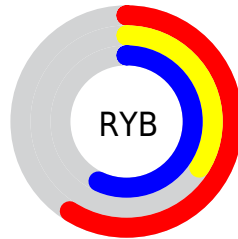

- Red (59%)
- Yellow (34%)
- Blue (57%)