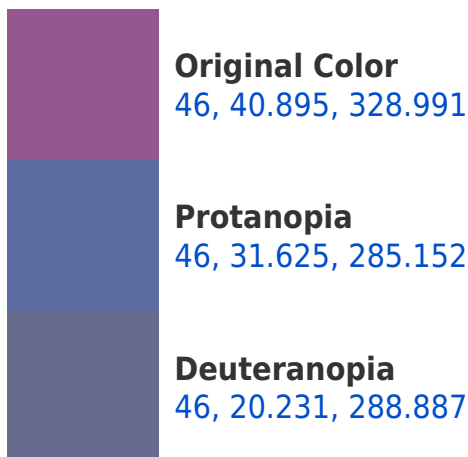

# Black Background

This preview shows how the CIELCh color 46, 40.895, 328.991 looks on a black background.

## Background

This preview shows how black text looks on a background with the CIELCh color 46, 40.895, 328.991.

This preview shows how white text looks on a background with the CIELCh color 46, 40.895, 328.991.

## Dichromacy

**Tritanopia**  
46, 21.379, 11.363

# Trichromacy

**Original Color**  
46, 40.895, 328.991

**Protanomaly**  
46, 33.176, 302.154

**Deuteranomaly**  
46, 26.182, 309.666

**Tritanomaly**  
46, 26.263, 349.311