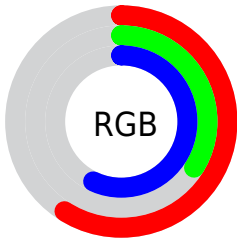

Distribution

- Red (59%)
- Green (34%)
- Blue (57%)