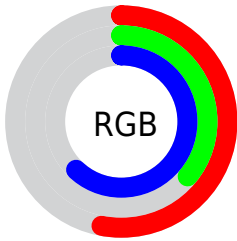

Distribution

- Red (53%)
- Green (36%)
- Blue (62%)