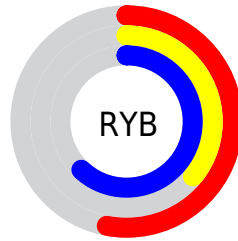

- Red (53%)
- Yellow (36%)
- Blue (62%)