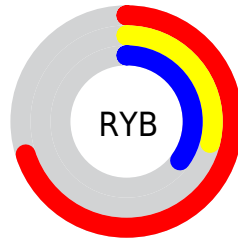

- Red (70%)
- Yellow (29%)
- Blue (35%)