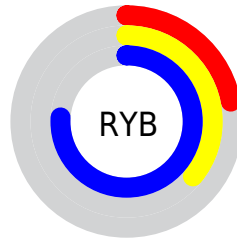

- Red (22%)
- Yellow (36%)
- Blue (76%)