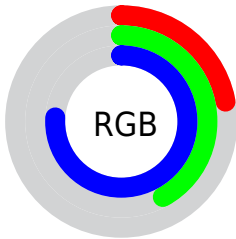

Distribution

- Red (22%)
- Green (42%)
- Blue (76%)