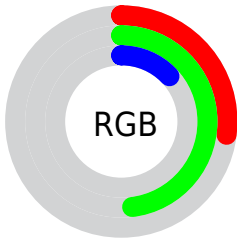

Distribution

Red (27%)

Green (48%)

Blue (13%)