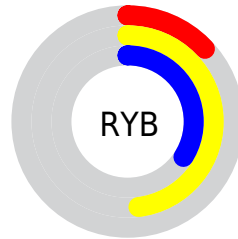

# Details

The CIELCh color **46, 53.795, 129.558** is a dark color, and the websafe version is hex **336600**. A complement of this color would be **25, 57.936, 315.274**, and the grayscale version is **41, 0.006, 296.813**.

A 20% lighter version of the original color is **66, 53.934, 129.417**, and **26, 47.197, 134.167** is the 20% darker color. If you saturate the color by 10%, you get **46, 58.869, 129.664**, and if you desaturate by 10%, it is **46, 47.710, 129.737**.

# Distribution

 Red (27%)

 Green (48%)

 Blue (13%)

 Red (13%)

 Yellow (48%)

 Blue (34%)

 Cyan (44%)