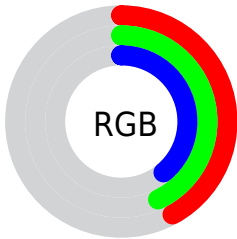

Distribution

- Red (42%)
- Green (43%)
- Blue (39%)