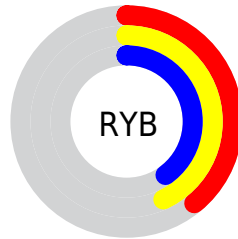

- Red (39%)
- Yellow (43%)
- Blue (40%)