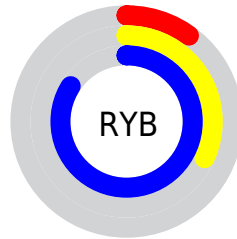

- Red (10%)
- Yellow (32%)
- Blue (84%)