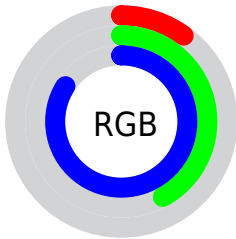

Distribution

- Red (10%)
- Green (42%)
- Blue (84%)