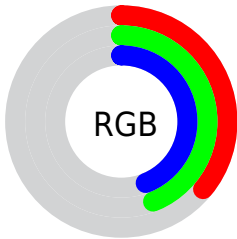

Distribution

- Red (36%)
- Green (44%)
- Blue (44%)