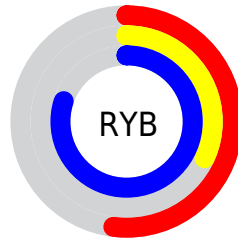

- Red (52%)
- Yellow (32%)
- Blue (80%)