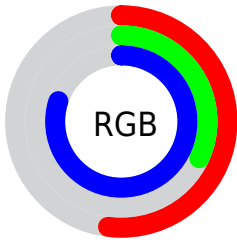

Distribution

- Red (52%)
- Green (32%)
- Blue (80%)