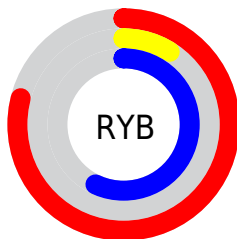

- Red (79%)
- Yellow (9%)
- Blue (57%)