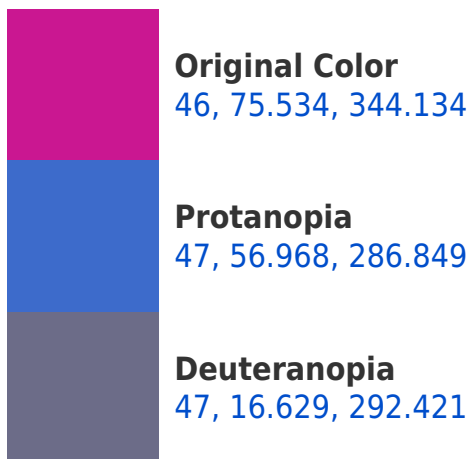

## Background

This preview shows how black text looks on a background with the CIELCh color 46, 75.534, 344.134.

This preview shows how white text looks on a background with the CIELCh color 46, 75.534, 344.134.

## Dichromacy

**Tritanopia**  
46, 61.530, 28.711

# Trichromacy

**Original Color**  
46, 75.534, 344.134

**Protanomaly**  
41, 63.626, 307.175

**Deuteranomaly**  
43, 43.350, 328.142

**Tritanomaly**  
45, 61.970, 9.678

# Monochromacy

**Original Color**  
46, 75.534, 344.134

**Achromatopsia**  
39, 0.005, 296.813

**Achromatomaly**  
38, 36.696, 338.340