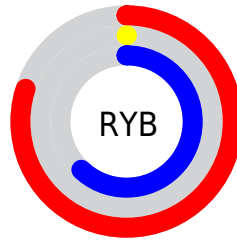

- Red (80%)
- Yellow (0%)
- Blue (62%)