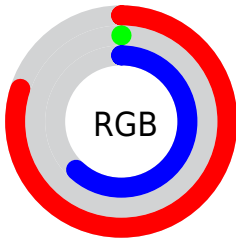

Distribution

- Red (80%)
- Green (0%)
- Blue (62%)