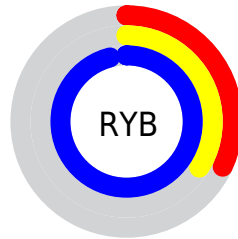

A 20% lighter version of the original color is **63, 66.011, 299.331**, and **27, 90.790, 301.805** is the 20% darker color. If you saturate the color by 10%, you get **40, 106.669, 302.522**, and if you desaturate by 10%, it is **53, 77.020, 297.904**.

# Distribution

Red (32%)

Green (34%)

Blue (96%)

Red (32%)

Yellow (34%)

Blue (96%)

Cyan (66%)