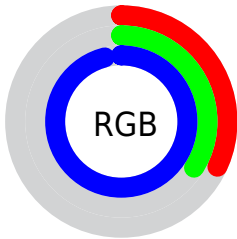

Distribution

Red (32%)

Green (34%)

Blue (96%)