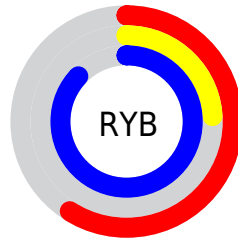

A 20% lighter version of the original color is **64, 80.372, 317.241**, and **27, 89.721, 313.353** is the 20% darker color. If you saturate the color by 10%, you get **42, 102.209, 313.989**, and if you desaturate by 10%, it is **51, 81.615, 313.816**.

Distribution

Red (59%)

Green (24%)

Blue (87%)

Red (59%)

Yellow (24%)

Blue (87%)

Cyan (32%)