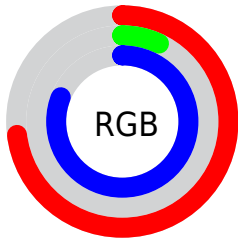

Distribution

- Red (73%)
- Green (7%)
- Blue (81%)