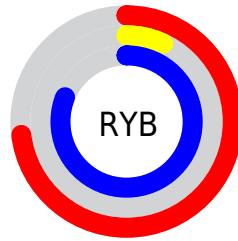

- Red (73%)
- Yellow (7%)
- Blue (81%)