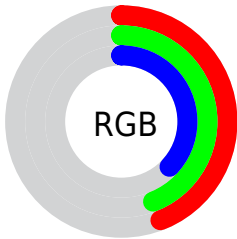

Distribution

Red (44%)

Green (44%)

Blue (37%)