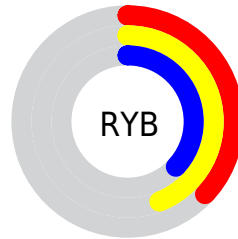

## Conversions Part 2

<b>Format</b>	<b>Color</b>
<b>RYB</b>	95, 113, 95
Decimal	7434591
CIELab	47.00, -3.39, 10.01
CIELCh	47, 10.573, 108.719
Yxy	16.0195, 0.3353, 0.3663
Android (android.graphics.Color)	4285624671 (0xFF71715F)
YUV	110.9480, -7.8624, 1.7996
Hunter-Lab	40.0243, -4.6516, 8.6862

A 20% lighter version of the original color is  $67, 10.977, 109.028$ , and  $27, 10.309, 108.092$  is the 20% darker color. If you saturate the color by 10%, you get  $47, 17.124, 107.807$ , and if you desaturate by 10%, it is  $47, 3.962, 109.635$ .

# Distribution

Red (44%)

Green (44%)

Blue (37%)

Red (37%)

Yellow (44%)

Blue (37%)

Cyan (0%)