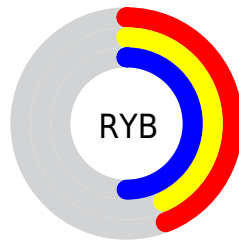

- Red (44%)
- Yellow (43%)
- Blue (50%)