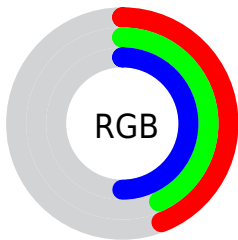

Distribution

- Red (44%)
- Green (43%)
- Blue (50%)