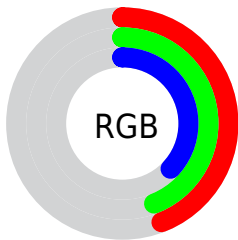

Distribution

Red (44%)

Green (44%)

Blue (37%)