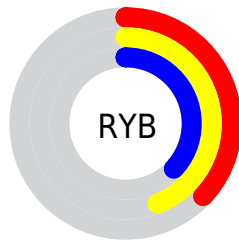

A 20% lighter version of the original color is  $67, 11.535, 110.940$ , and  $27, 10.961, 110.485$  is the 20% darker color. If you saturate the color by 10%, you get  $47, 17.733, 110.004$ , and if you desaturate by 10%, it is  $47, 4.542, 111.683$ .

# Distribution

Red (44%)

Green (44%)

Blue (37%)

Red (37%)

Yellow (44%)

Blue (37%)

Cyan (1%)