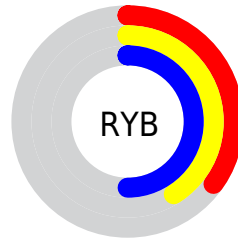

## Conversions Part 2

<b>Format</b>	<b>Color</b>
<b>R<sub>YB</sub></b>	90, 105, 127
Decimal	5927807
CIE <sub>Lab</sub>	47.00, -6.08, -9.59
CIE <sub>LCh</sub>	47, 11.355, 237.596
Yxy	16.0195, 0.2698, 0.3038
Android (android.graphics.Color)	4284117887 (0xFF5A737F)
YUV	108.8930, 8.9268, -16.5692
Hunter-Lab	40.0243, -6.6011, -5.2845

A 20% lighter version of the original color is  $67, 11.433, 237.927$ , and  $27, 11.238, 238.245$  is the 20% darker color. If you saturate the color by 10%, you get  $45, 14.844, 239.131$ , and if you desaturate by 10%, it is  $49, 7.628, 236.362$ .

# Distribution

Red (35%)

Green (45%)

Blue (50%)

Red (35%)

Yellow (41%)

Blue (50%)

Cyan (29%)