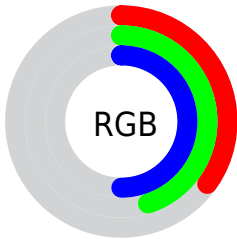

Distribution

Red (35%)

Green (45%)

Blue (50%)