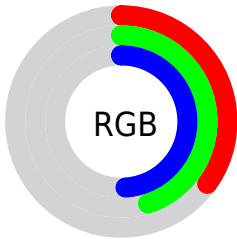

Distribution

- Red (35%)
- Green (45%)
- Blue (49%)