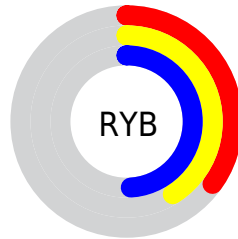

- Red (35%)
- Yellow (41%)
- Blue (49%)