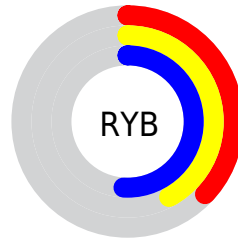

A 20% lighter version of the original color is `67, 12.258, 258.377`, and `27, 12.683, 260.432` is the 20% darker color. If you saturate the color by 10%, you get `44, 16.689, 261.412`, and if you desaturate by 10%, it is `50, 7.863, 257.785`.

# Distribution

 Red (37%)

 Green (44%)

 Blue (51%)

 Red (37%)

 Yellow (42%)

 Blue (51%)

 Cyan (27%)