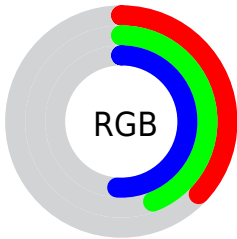

Distribution

Red (37%)

Green (44%)

Blue (51%)