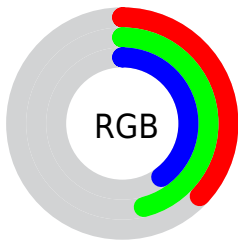

Distribution

Red (37%)

Green (46%)

Blue (40%)