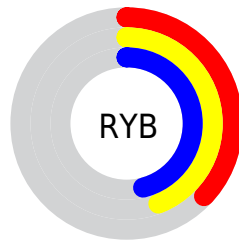

A 20% lighter version of the original color is  $67, 12.494, 153.516$ , and  $27, 13.080, 153.482$  is the 20% darker color. If you saturate the color by 10%, you get  $46, 19.368, 152.825$ , and if you desaturate by 10%, it is  $48, 5.923, 154.475$ .

# Distribution

Red (37%)

Green (46%)

Blue (40%)

Red (37%)

Yellow (44%)

Blue (46%)

Cyan (19%)