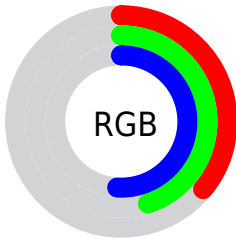

Distribution

Red (36%)

Green (45%)

Blue (51%)