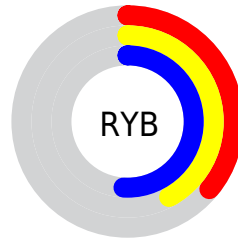

## Conversions Part 2

<b>Format</b>	<b>Color</b>
<b>R<sub>YB</sub></b>	93, 107, 131
Decimal	6124163
CIE <sub>Lab</sub>	47.00, -3.49, -11.88
CIE <sub>LCh</sub>	47, 12.385, 253.614
Yxy	16.0195, 0.2688, 0.2940
Android (android.graphics.Color)	4284314243 (0xFF5D7283)
YUV	109.6590, 10.5211, -14.6099
Hunter-Lab	40.0243, -4.7252, -7.2621

A 20% lighter version of the original color is  $67, 12.368, 252.810$ , and  $27, 12.677, 254.518$  is the 20% darker color. If you saturate the color by 10%, you get  $44, 16.438, 255.573$ , and if you desaturate by 10%, it is  $50, 8.205, 251.976$ .

# Distribution

 Red (36%)

 Green (45%)

 Blue (51%)

 Red (36%)

 Yellow (42%)

 Blue (51%)

 Cyan (29%)