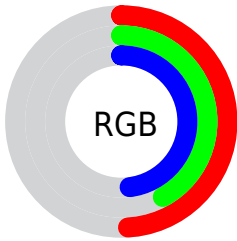

Distribution

- Red (49%)
- Green (42%)
- Blue (48%)