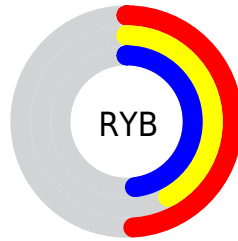

## Conversions Part 2

<b>Format</b>	<b>Color</b>
<b>R<sub>YB</sub></b>	125, 106, 122
Decimal	8219258
CIE Lab	47.00, 10.54, -6.10
CIE LCh	47, 12.179, 329.964
Yxy	16.0195, 0.3182, 0.2987
Android (android.graphics.Color)	4286409338 (0xFF7D6A7A)
YUV	113.5050, 4.1880, 10.0811
Hunter-Lab	40.0243, 6.0829, -2.4205

# Details

The CIELCh color  $47, 12.179, 329.964$  is a dark color, and the websafe version is hex  $666666$ . A complement of this color would be  $50, 12.145, 148.158$ , and the grayscale version is  $48, 0.006, 296.813$ .

A 20% lighter version of the original color is  $67, 12.313, 330.896$ , and  $27, 11.756, 330.954$  is the 20% darker color. If you saturate the color by 10%, you get  $44, 20.229, 330.570$ , and if you desaturate by 10%, it is  $50, 4.151, 329.348$ .

# Distribution

- Red (49%)
- Green (42%)
- Blue (48%)

- Red (49%)
- Yellow (42%)
- Blue (48%)

- Cyan (0%)
- Magenta (15%)
- Yellow (2%)
- Black (51%)

- Cyan (51%)
- Magenta (59%)
- Yellow (52%)