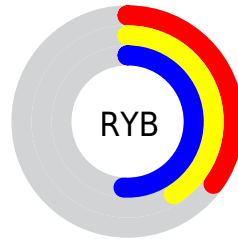

## Conversions Part 2

<b>Format</b>	<b>Color</b>
<b>R<sub>YB</sub></b>	89, 105, 130
Decimal	5862274
CIE <sub>Lab</sub>	47.00, -5.62, -11.32
CIE <sub>LCh</sub>	47, 12.638, 243.602
Yxy	16.0195, 0.2658, 0.2977
Android (android.graphics.Color)	4284052354 (0xFF597382)
YUV	108.9360, 10.3846, -17.4839
Hunter-Lab	40.0243, -6.2663, -6.7710

A 20% lighter version of the original color is  $67, 12.673, 243.300$ , and  $27, 12.785, 244.261$  is the 20% darker color. If you saturate the color by 10%, you get  $45, 16.257, 245.420$ , and if you desaturate by 10%, it is  $49, 8.806, 242.117$ .

# Distribution

Red (35%)

Green (45%)

Blue (51%)

Red (35%)

Yellow (41%)

Blue (51%)

Cyan (32%)