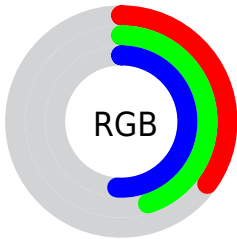

Distribution

Red (35%)

Green (45%)

Blue (51%)