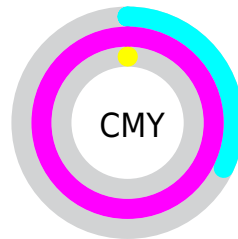

A 20% lighter version of the original color is **64, 94.690, 323.786**, and **33, 100.952, 313.466** is the 20% darker color. If you saturate the color by 10%, you get **47, 119.934, 316.579**, and if you desaturate by 10%, it is **49, 116.273, 317.241**.

# Distribution

- Red (68%)
- Green (0%)
- Blue (100%)

- Red (68%)
- Yellow (0%)
- Blue (100%)

- Cyan (32%)
- Magenta (100%)
- Yellow (0%)
- Black (0%)

- Cyan (32%)
- Magenta (100%)
- Yellow (0%)

# Brightness & Saturation Gradients

These gradients show how the CIELCh color 47, 119.960, 316.582 changes by changing the brightness by 10 percent. The first figure shows a shift by +10% for each color and the second figure -10%.