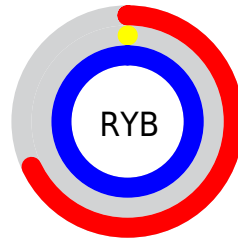

- Red (68%)
- Yellow (0%)
- Blue (100%)