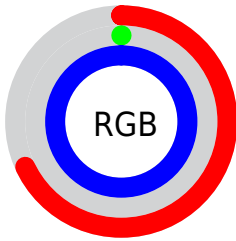

Distribution

- Red (68%)
- Green (0%)
- Blue (100%)