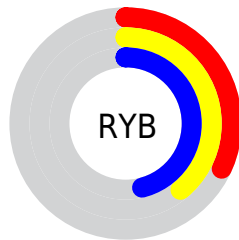

- Red (32%)
- Yellow (39%)
- Blue (46%)