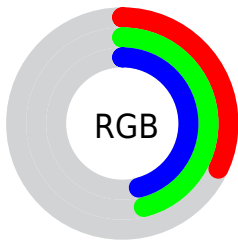

Distribution

- Red (32%)
- Green (46%)
- Blue (46%)