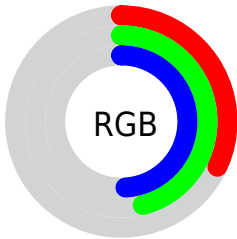

Distribution

Red (32%)

Green (46%)

Blue (49%)