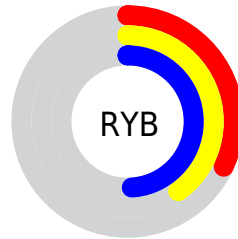

## Conversions Part 2

<b>Format</b>	<b>Color</b>
<b>R<sub>YB</sub></b>	82, 101, 126
Decimal	5404030
CIE <sub>Lab</sub>	47.00, -10.01, -8.93
CIE <sub>LCh</sub>	47, 13.415, 221.756
Yxy	16.0195, 0.2630, 0.3097
Android (android.graphics.Color)	4283594110 (0xFF52757E)
YUV	107.5610, 9.0904, -22.4170
Hunter-Lab	40.0243, -9.3719, -4.7356

A 20% lighter version of the original color is  $67, 13.477, 222.828$ , and  $27, 13.317, 220.898$  is the 20% darker color. If you saturate the color by 10%, you get  $46, 16.564, 222.708$ , and if you desaturate by 10%, it is  $49, 9.910, 221.048$ .

# Distribution

Red (32%)

Green (46%)

Blue (49%)

Red (32%)

Yellow (40%)

Blue (49%)

Cyan (35%)