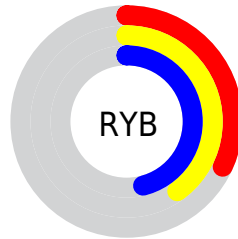

A 20% lighter version of the original color is $67, 13.537, 188.832$, and $27, 13.918, 186.344$ is the 20% darker color. If you saturate the color by 10%, you get $46, 17.743, 187.134$, and if you desaturate by 10%, it is $48, 9.512, 188.731$.

Distribution

Red (32%)

Green (46%)

Blue (45%)

Red (32%)

Yellow (40%)

Blue (46%)

Cyan (30%)