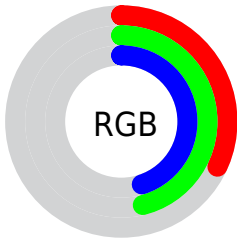

Distribution

Red (32%)

Green (46%)

Blue (45%)