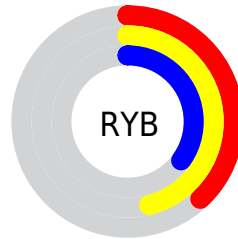

A 20% lighter version of the original color is  $67, 14.017, 97.082$ , and  $27, 13.886, 94.880$  is the 20% darker color. If you saturate the color by 10%, you get  $46, 19.404, 94.253$ , and if you desaturate by 10%, it is  $48, 8.367, 96.597$ .

# Distribution

Red (46%)

Green (44%)

Blue (35%)

Red (38%)

Yellow (46%)

Blue (35%)

Cyan (0%)