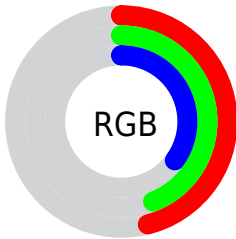

Distribution

Red (46%)

Green (44%)

Blue (35%)