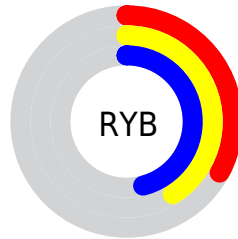

- Red (33%)
- Yellow (41%)
- Blue (46%)