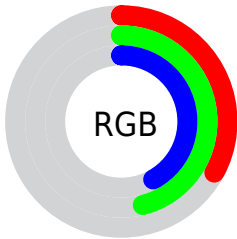

Distribution

- Red (33%)
- Green (46%)
- Blue (42%)