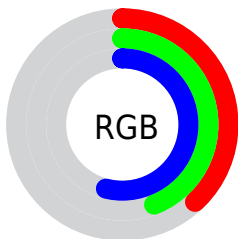

Distribution

Red (38%)

Green (44%)

Blue (54%)