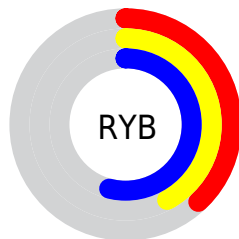

A 20% lighter version of the original color is  $67, 15.127, 271.576$ , and  $27, 15.617, 274.008$  is the 20% darker color. If you saturate the color by 10%, you get  $43, 21.019, 275.206$ , and if you desaturate by 10%, it is  $51, 9.967, 271.559$ .

# Distribution

Red (38%)

Green (44%)

Blue (54%)

Red (38%)

Yellow (42%)

Blue (54%)

Cyan (28%)