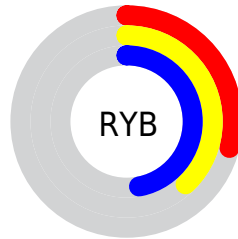

- Red (29%)
- Yellow (38%)
- Blue (47%)