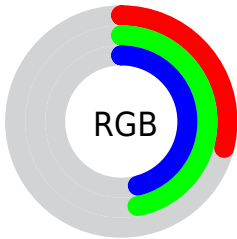

Distribution

- Red (29%)
- Green (47%)
- Blue (46%)