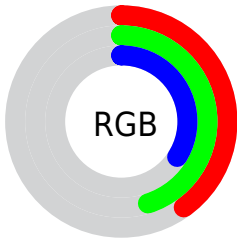

Distribution

- Red (40%)
- Green (45%)
- Blue (34%)