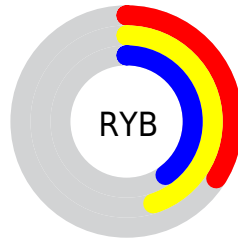

- Red (34%)
- Yellow (45%)
- Blue (40%)