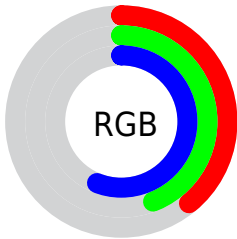

Distribution

Red (39%)

Green (44%)

Blue (56%)