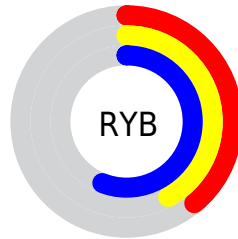

A 20% lighter version of the original color is  $67, 18.570, 279.294$ , and  $27, 18.584, 279.343$  is the 20% darker color. If you saturate the color by 10%, you get  $43, 25.156, 281.529$ , and if you desaturate by 10%, it is  $51, 12.378, 277.934$ .

# Distribution

Red (39%)

Green (44%)

Blue (56%)

Red (39%)

Yellow (42%)

Blue (56%)

Cyan (30%)