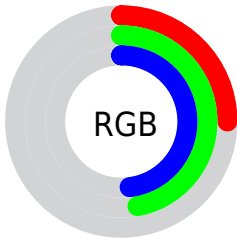

Distribution

Red (25%)

Green (47%)

Blue (48%)