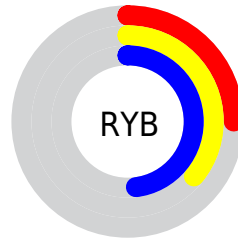

## Conversions Part 2

<b>Format</b>	<b>Color</b>
<b>R<sub>YB</sub></b>	64, 92, 122
Decimal	4225146
CIE <sub>Lab</sub>	47.00, -17.83, -6.84
CIE <sub>LCh</sub>	47, 19.096, 200.984
Yxy	16.0195, 0.2515, 0.3244
Android (android.graphics.Color)	4282415226 (0xFF40787A)
YUV	103.4840, 9.1284, -34.6275
Hunter-Lab	40.0243, -14.6542, -3.0152

# Details

The CIELCh color **47, 19.096, 200.984** is a dark color, and the websafe version is hex **336666**. A complement of this color would be **35, 26.693, 26.501**, and the grayscale version is **44, 0.006, 296.813**.

A 20% lighter version of the original color is **67, 18.984, 201.228**, and **27, 19.137, 200.500** is the 20% darker color. If you saturate the color by 10%, you get **46, 21.912, 200.901**, and if you desaturate by 10%, it is **48, 15.776, 201.155**.

# Distribution

Red (25%)

Green (47%)

Blue (48%)

Red (25%)

Yellow (36%)

Blue (48%)

Cyan (47%)