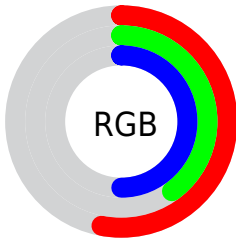

Distribution

Red (53%)

Green (40%)

Blue (50%)