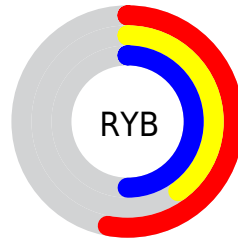

## Conversions Part 2

<b>Format</b>	<b>Color</b>
<b>RYB</b>	134, 101, 128
Decimal	8807808
CIELab	47.00, 18.08, -9.86
CIELCh	47, 20.593, 331.379
Yxy	16.0195, 0.3233, 0.2804
Android (android.graphics.Color)	4286997888 (0xFF866580)
YUV	113.9450, 6.9291, 17.5882
Hunter-Lab	40.0243, 12.3459, -5.5195

A 20% lighter version of the original color is  $67, 20.908, 331.515$ , and  $27, 20.499, 331.420$  is the 20% darker color. If you saturate the color by 10%, you get  $44, 28.894, 332.018$ , and if you desaturate by 10%, it is  $51, 12.180, 330.754$ .

# Distribution

Red (53%)

Green (40%)

Blue (50%)

Red (53%)

Yellow (40%)

Blue (50%)

Cyan (0%)