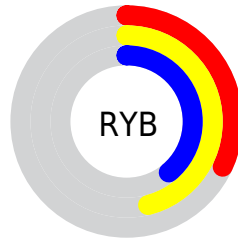

- Red (32%)
- Yellow (46%)
- Blue (39%)