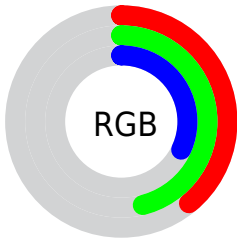

Distribution

- Red (39%)
- Green (46%)
- Blue (32%)