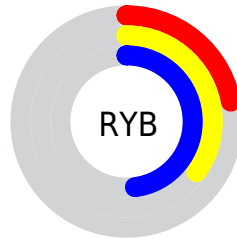

- Red (22%)
- Yellow (35%)
- Blue (48%)