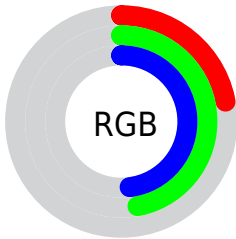

Distribution

- Red (22%)
- Green (47%)
- Blue (48%)