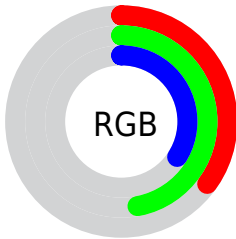

Distribution

Red (35%)

Green (47%)

Blue (34%)