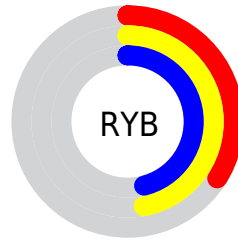

## Conversions Part 2

<b>Format</b>	<b>Color</b>
<b>RYB</b>	87, 119, 117
Decimal	5863255
CIELab	47.00, -17.63, 14.19
CIELCh	47, 22.631, 141.182
Yxy	16.0195, 0.3118, 0.4012
Android (android.graphics.Color)	4284053335 (0xFF597757)
YUV	106.3820, -9.5553, -15.2440
Hunter-Lab	40.0243, -14.5252, 11.0377

A 20% lighter version of the original color is  $67, 22.310, 140.941$ , and  $27, 22.590, 140.942$  is the 20% darker color. If you saturate the color by 10%, you get  $46, 30.960, 140.426$ , and if you desaturate by 10%, it is  $48, 14.190, 141.849$ .

# Distribution

Red (35%)

Green (47%)

Blue (34%)

Red (34%)

Yellow (47%)

Blue (46%)

Cyan (25%)