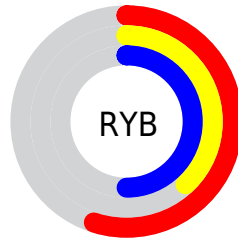

- Red (55%)
- Yellow (38%)
- Blue (50%)