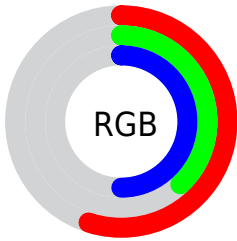

Distribution

- Red (55%)
- Green (38%)
- Blue (50%)