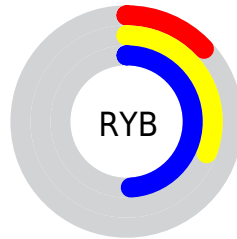

- Red (13%)
- Yellow (31%)
- Blue (49%)