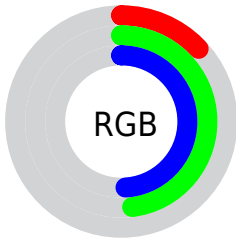

Distribution

- Red (13%)
- Green (48%)
- Blue (49%)