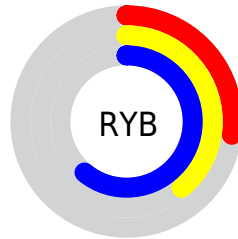

- Red (27%)
- Yellow (39%)
- Blue (61%)