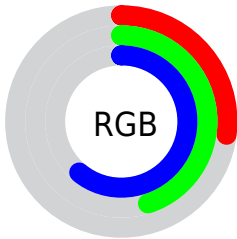

Distribution

- Red (27%)
- Green (45%)
- Blue (61%)