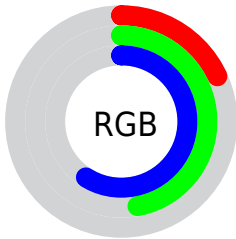

Distribution

- Red (18%)
- Green (47%)
- Blue (59%)