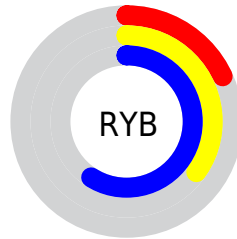

- Red (18%)
- Yellow (35%)
- Blue (59%)