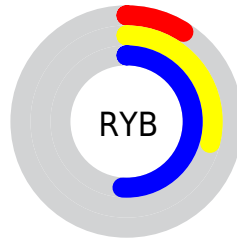

- Red (9%)
- Yellow (29%)
- Blue (51%)