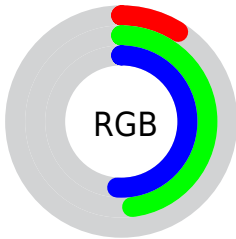

Distribution

- Red (9%)
- Green (48%)
- Blue (51%)