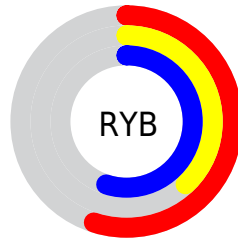

- Red (55%)
- Yellow (38%)
- Blue (55%)