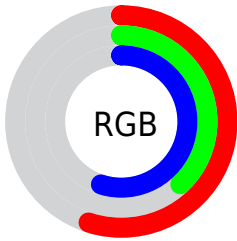

Distribution

- Red (55%)
- Green (38%)
- Blue (55%)